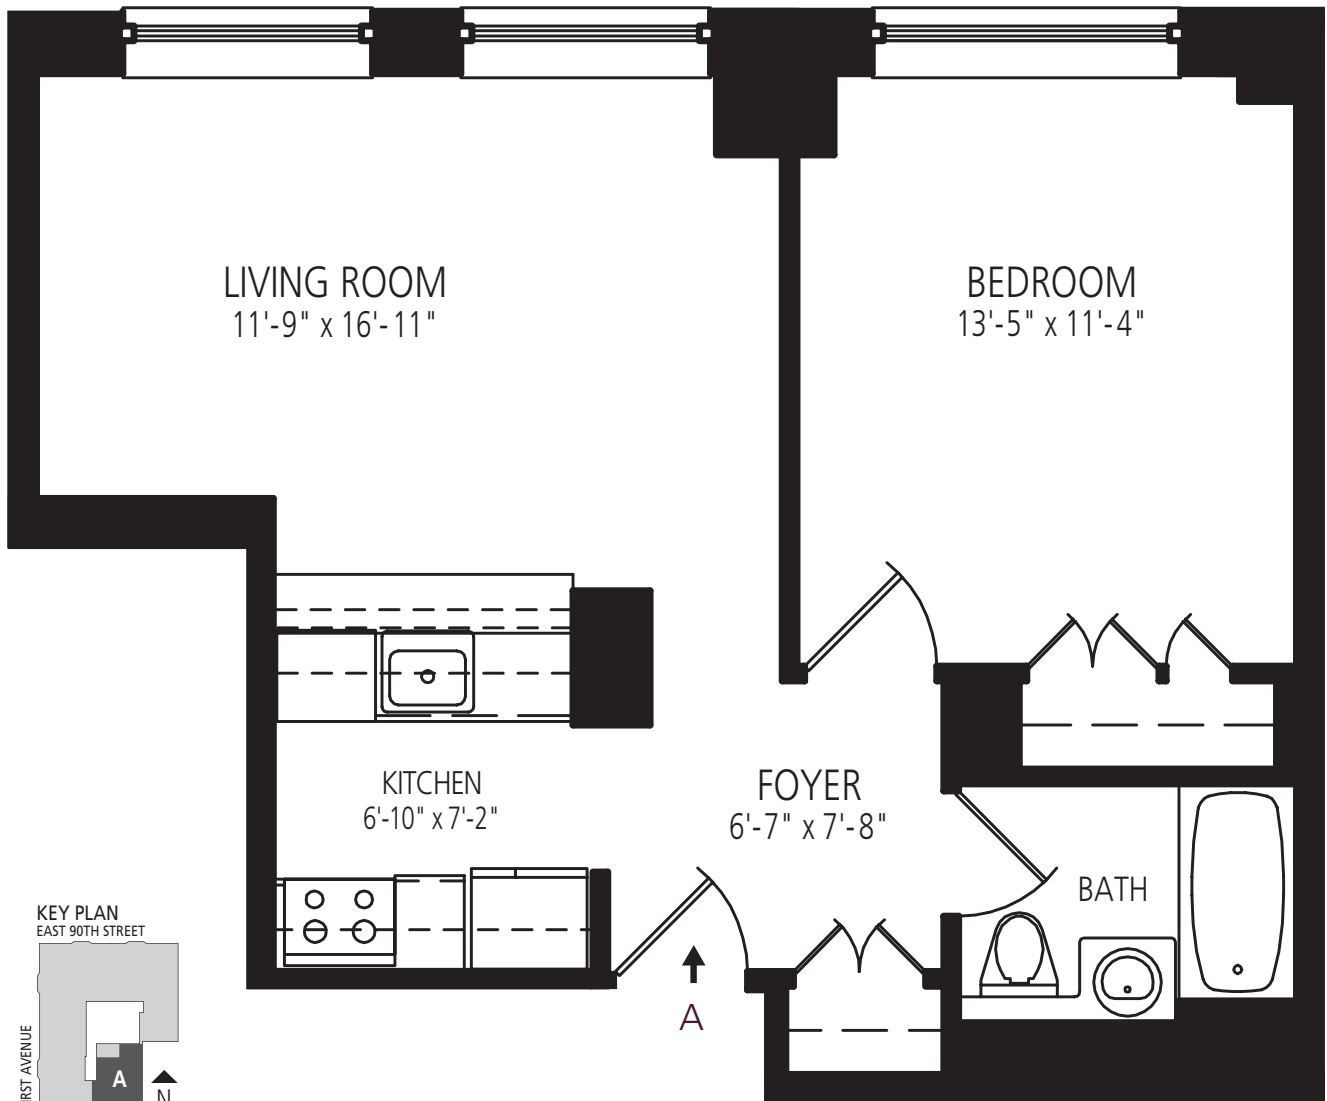

RESIDENCE A
FLOORS 6-20
1 BEDROOM, 1 BATH
648 SQ. FT.

 ALL DIMENSIONS ARE APPROXIMATE. PLANS AND DIMENSIONS MAY CONTAIN MINOR VARIATIONS FLOOR TO FLOOR. THE COMPLETE OFFERING TERMS ARE IN AN OFFERING PLAN AVAILABLE FROM THE SPONSOR. FILE NO. CD05-0487. FLOOR PLANS ARE NOT TO SCALE.