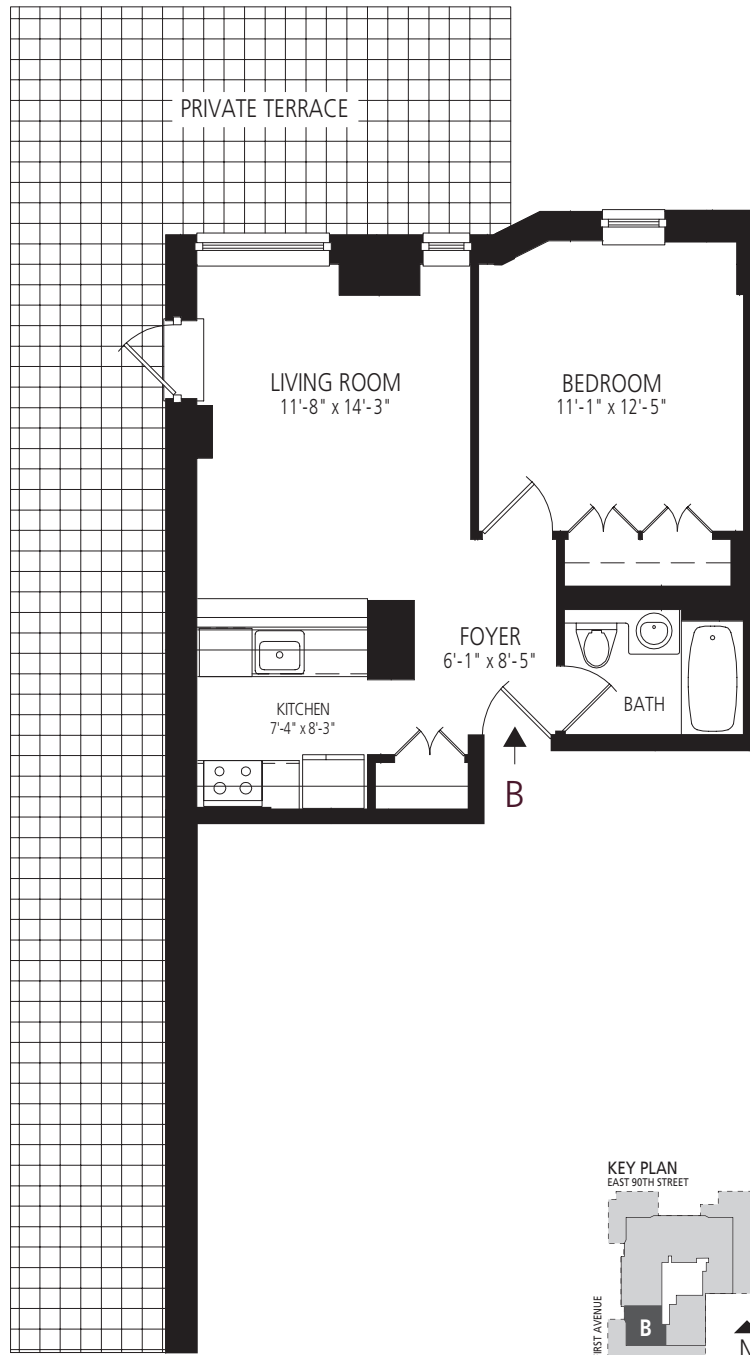

RESIDENCE B
FLOOR 6
1 BEDROOM, 1 BATH
589 SQ. FT.
PRIVATE TERRACE 530 SQ. FT.

 ALL DIMENSIONS ARE APPROXIMATE. PLANS AND DIMENSIONS MAY CONTAIN MINOR VARIATIONS FLOOR TO FLOOR. THE COMPLETE OFFERING TERMS ARE IN AN OFFERING PLAN AVAILABLE FROM THE SPONSOR. FILE NO. CD05-0487. FLOOR PLANS ARE NOT TO SCALE.