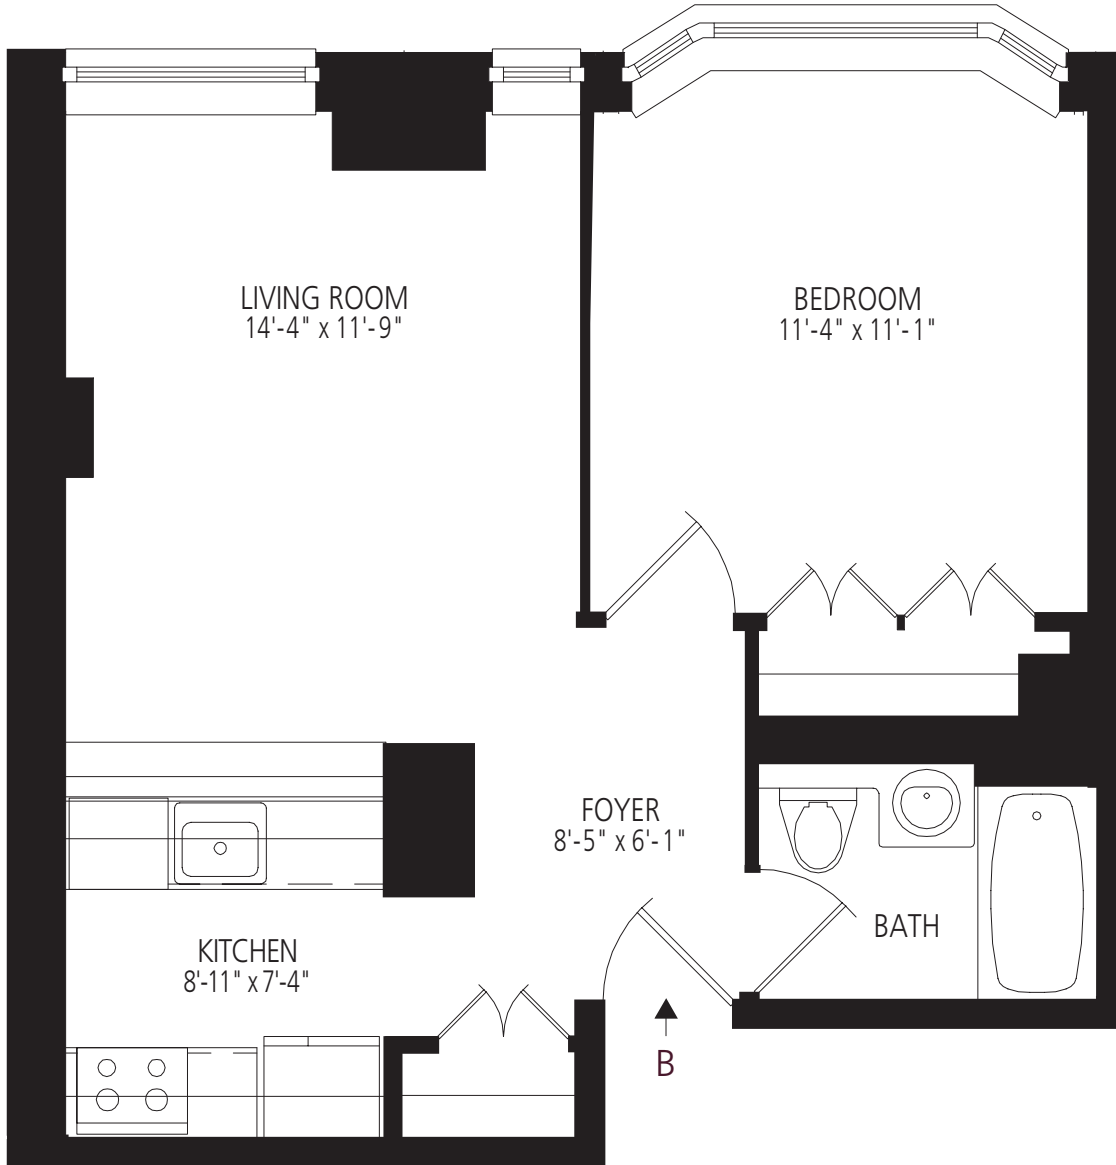

RESIDENCE B
FLOORS 7-20
1 BEDROOM, 1 BATH
589 SQ. FT.

 ALL DIMENSIONS ARE APPROXIMATE. PLANS AND DIMENSIONS MAY CONTAIN MINOR VARIATIONS FLOOR TO FLOOR. THE COMPLETE OFFERING TERMS ARE IN AN OFFERING PLAN AVAILABLE FROM THE SPONSOR. FILE NO. CD05-0487. FLOOR PLANS ARE NOT TO SCALE.