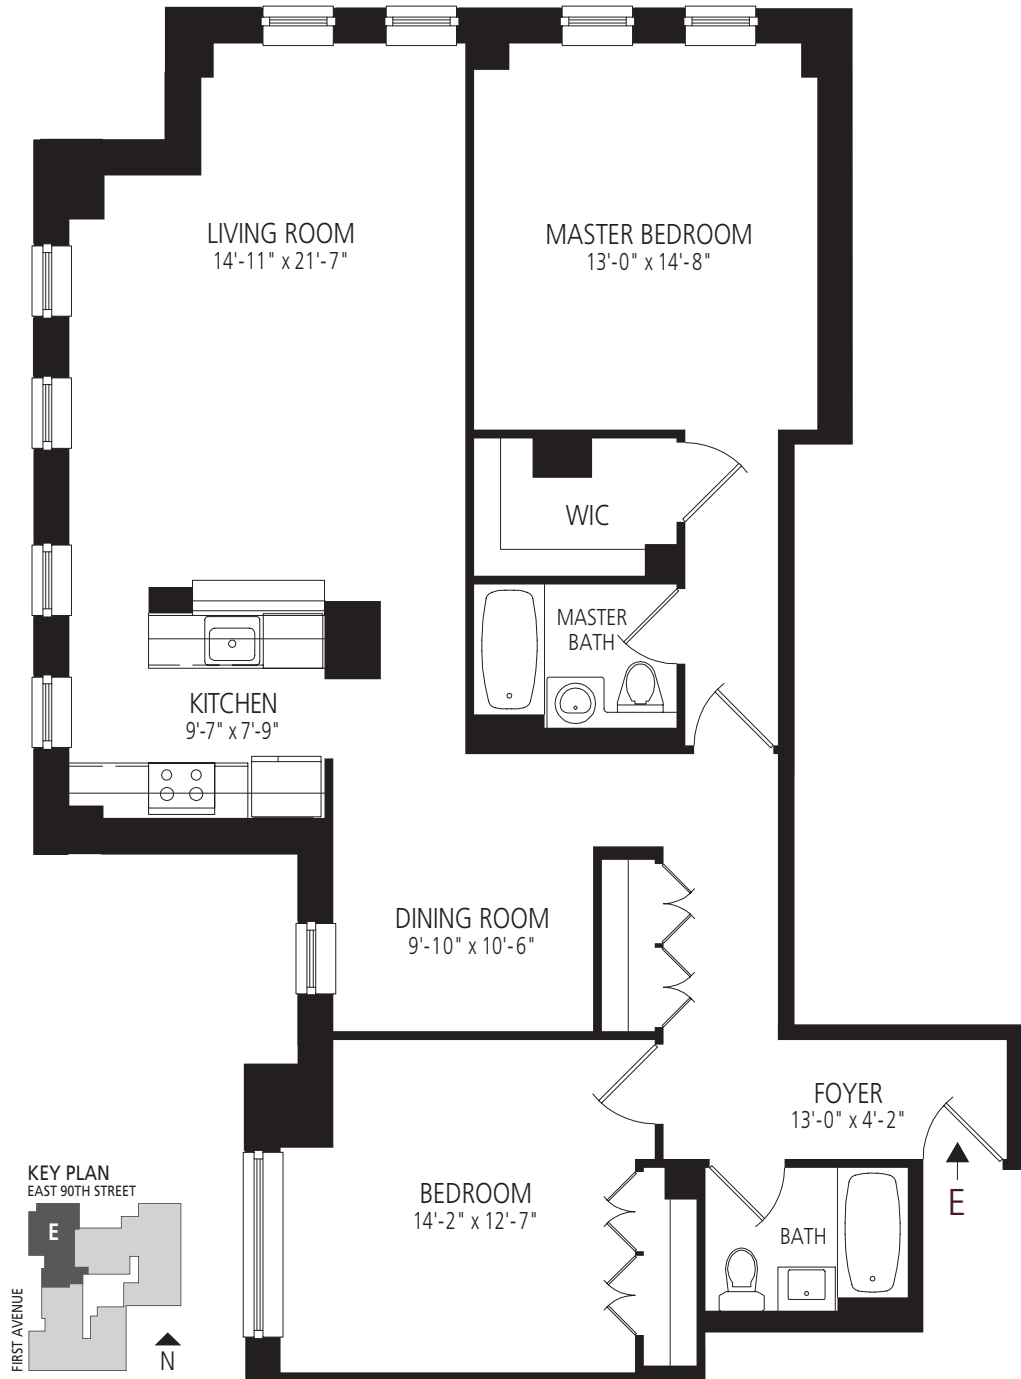

RESIDENCE E
FLOORS 3-5
2 BEDROOMS, 2 BATHS
1,378 SQ. FT.

 ALL DIMENSIONS ARE APPROXIMATE. PLANS AND DIMENSIONS MAY CONTAIN MINOR VARIATIONS FLOOR TO FLOOR. THE COMPLETE OFFERING TERMS ARE IN AN OFFERING PLAN AVAILABLE FROM THE SPONSOR. FILE NO. CD05-0487. FLOOR PLANS ARE NOT TO SCALE.