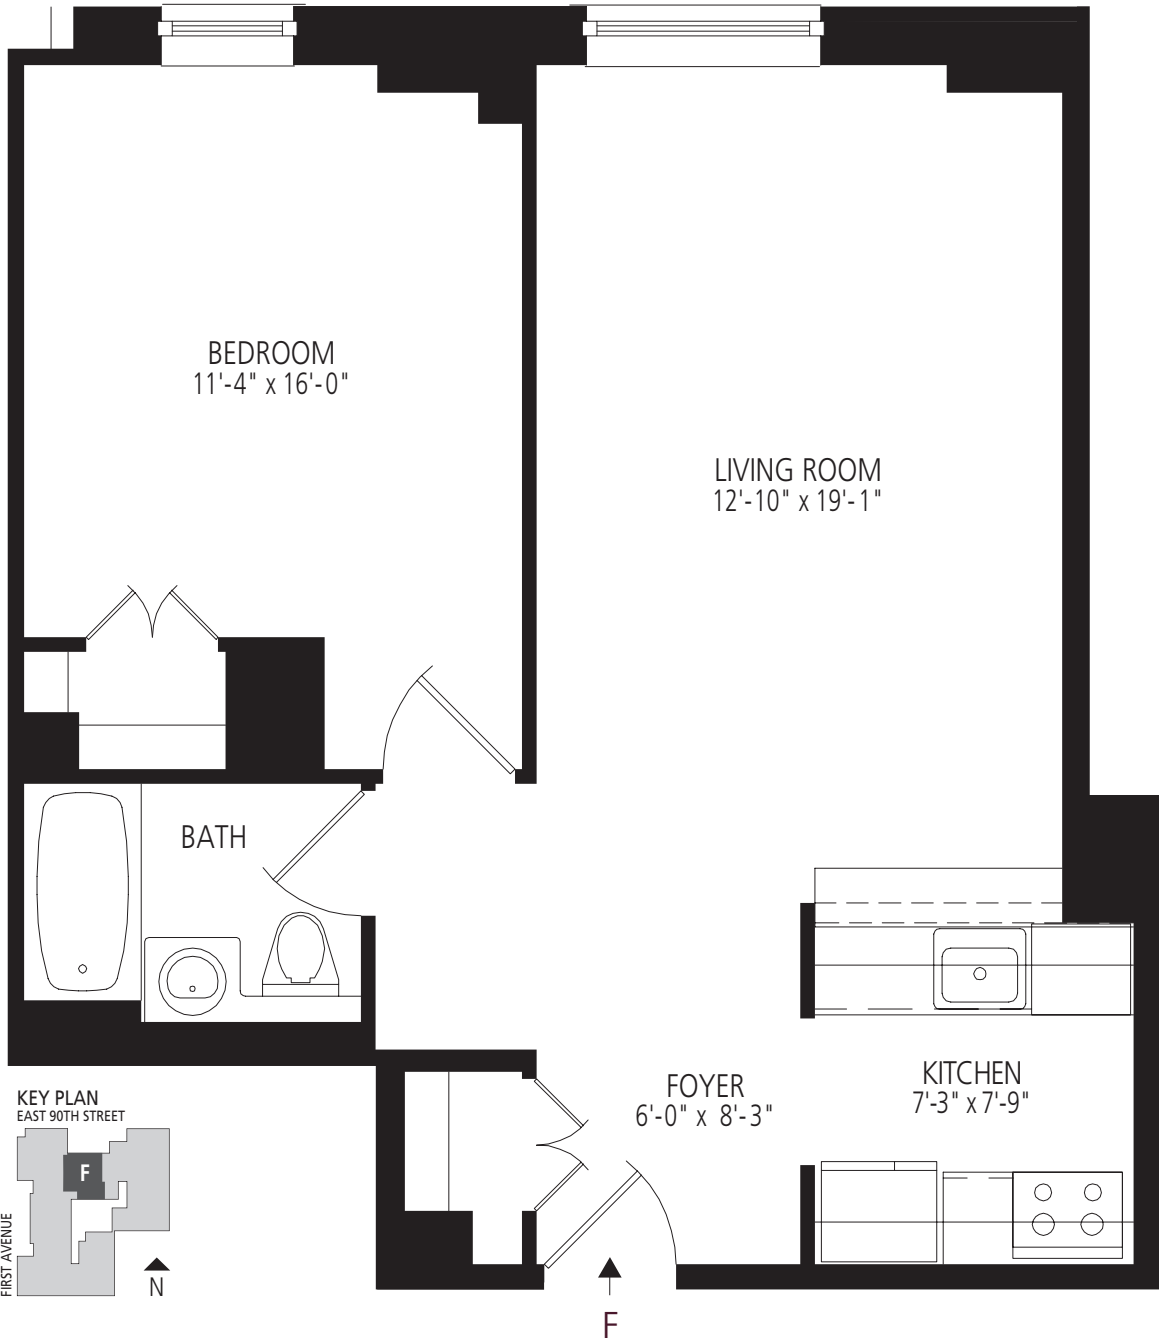

RESIDENCE F
FLOORS 3-5
1 BEDROOM, 1 BATH
664 SQ. FT.

 ALL DIMENSIONS ARE APPROXIMATE. PLANS AND DIMENSIONS MAY CONTAIN MINOR VARIATIONS FLOOR TO FLOOR. THE COMPLETE OFFERING TERMS ARE IN AN OFFERING PLAN AVAILABLE FROM THE SPONSOR. FILE NO. CD05-0487. FLOOR PLANS ARE NOT TO SCALE.