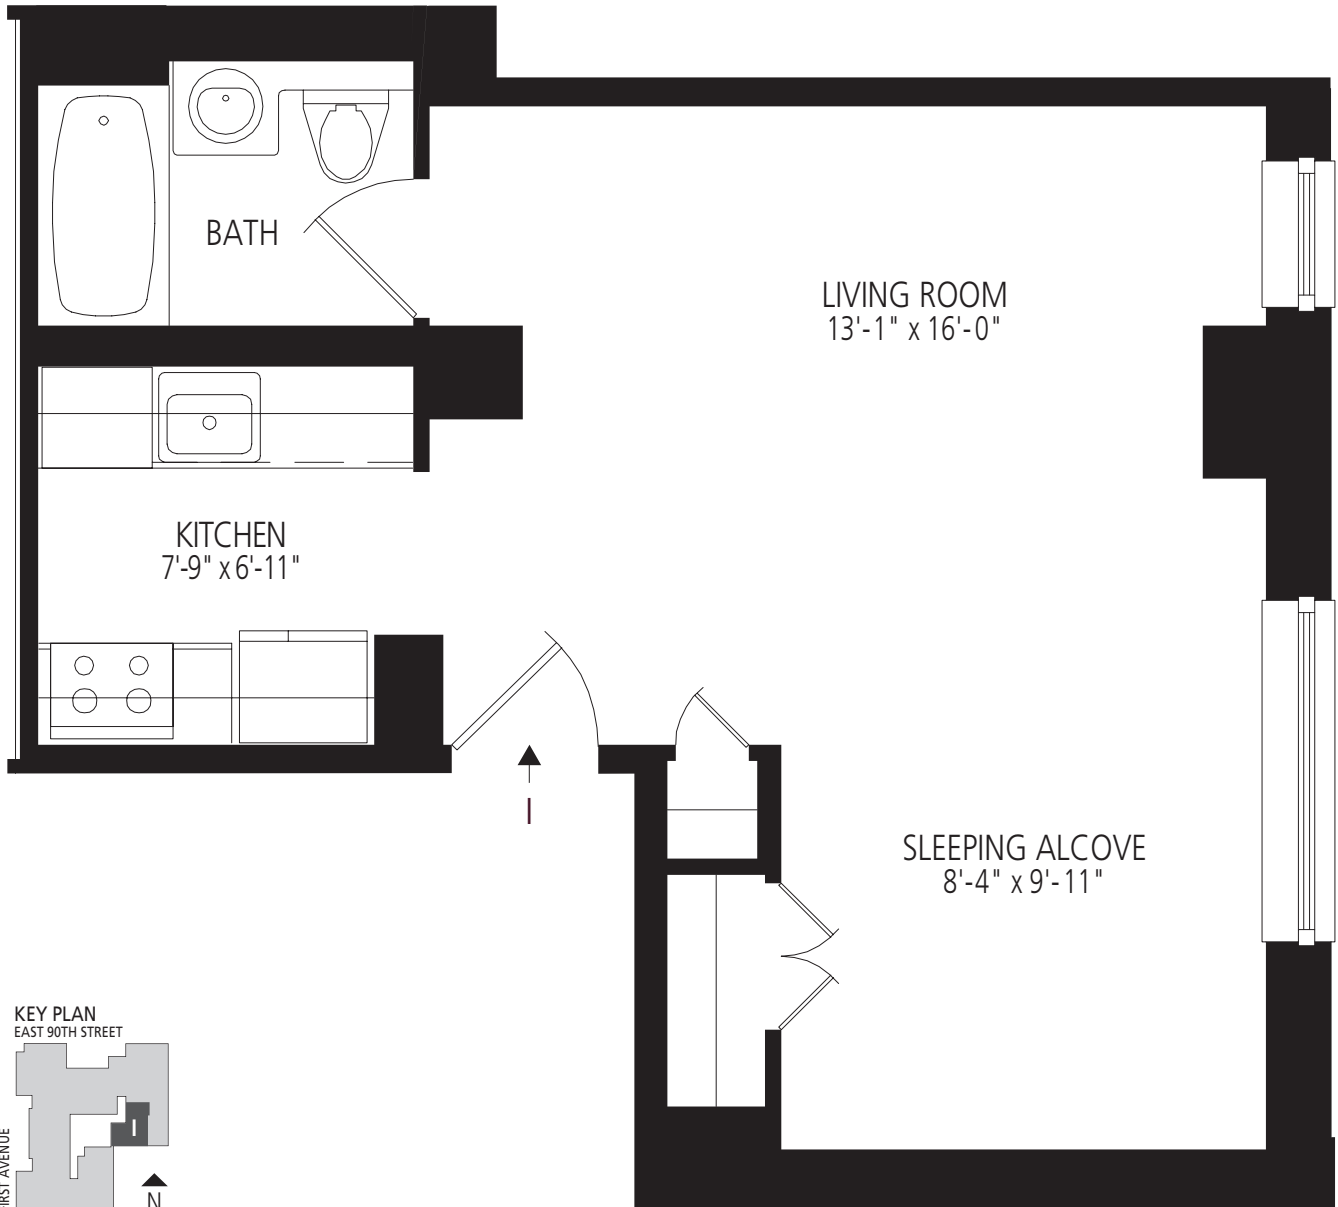

RESIDENCE I
FLOORS 3-5
ALCOVE STUDIO, 1 BATH
482 SQ. FT.

ALL DIMENSIONS ARE APPROXIMATE. PLANS AND DIMENSIONS MAY CONTAIN MINOR VARIATIONS FLOOR TO FLOOR. THE COMPLETE OFFERING TERMS ARE IN AN OFFERING PLAN AVAILABLE FROM THE SPONSOR. FILE NO. CD05-0487. FLOOR PLANS ARE NOT TO SCALE.